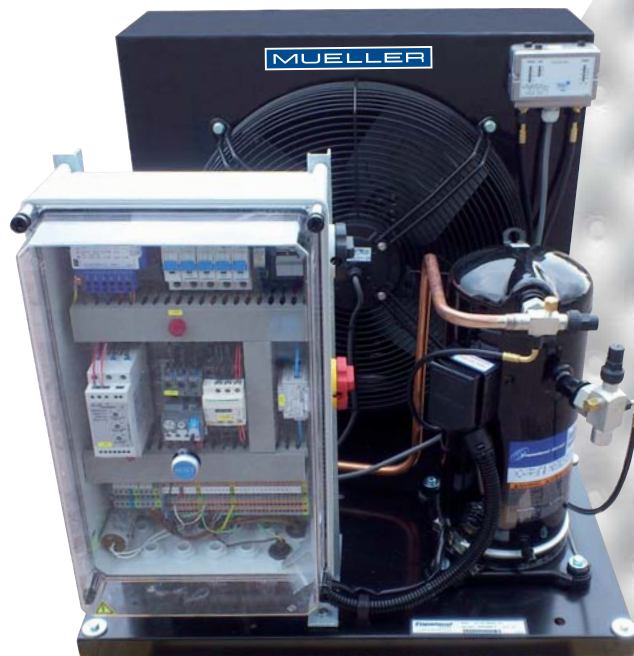

MUELLER

Scroll condensing unit with built-on mains control panel

New **ENERGY EFFICIENT** Mueller Scroll condensing unit (suitable for high ambient temperatures) with built-on mains control panel.

- Patented **Mueller** Scroll compressor.
- Built-on control panel with safety devices.
- Emergency loop circuit.
- Fully automatic self-regulating fan control.
- Built-in 24 Volt control.

Up to and including 6HP, 1 fan.

From 6,5HP en larger, 2 fans.

MUELLER

Available in the following types:

Type	Dimensions			Anchoring Holes		Fan		Net Weight KG
	Width (B) in mm	Depth (T) in mm	Height (H) in mm	b x t mm	Ø mm	Number	Mod	
MC-H8-ZB15	735	680	533	700 x 370	14	1	271	72
MC-H8-ZB19	735	680	533	700 x 370	14	1	271	76
MC-H8-ZB21	735	680	533	700 x 370	14	1	271	76
MC-M8-ZB26	735	730	708	700 x 390	14	1	271	77
MC-M8-ZB30	735	730	708	700 x 390	14	1	271	78
MC-M9-ZB38	735	730	708	700 x 390	14	1	271	79
MC-M9-ZB45	735	730	708	700 x 390	14	1	611	96
MC-S9-ZB45	1130	680	708	1095 x 350	14	2	271	107
MC-S9-ZB58	1130	820	708	1095 x 475	14	2	271	194
MC-V9-ZB66	1330	820	835	1295 x 475	14	2	271	176
MC-V6-ZB76	1330	820	835	1295 x 475	14	2	611	287
MC-V6-ZB92	1330	820	835	1295 x 475	14	2	611	298
MC-W9-ZB92	1640	820	869	1606 x 475	14	2	611	267
MC-W9-ZB114	1640	820	869	1606 x 475	14	2	611	307