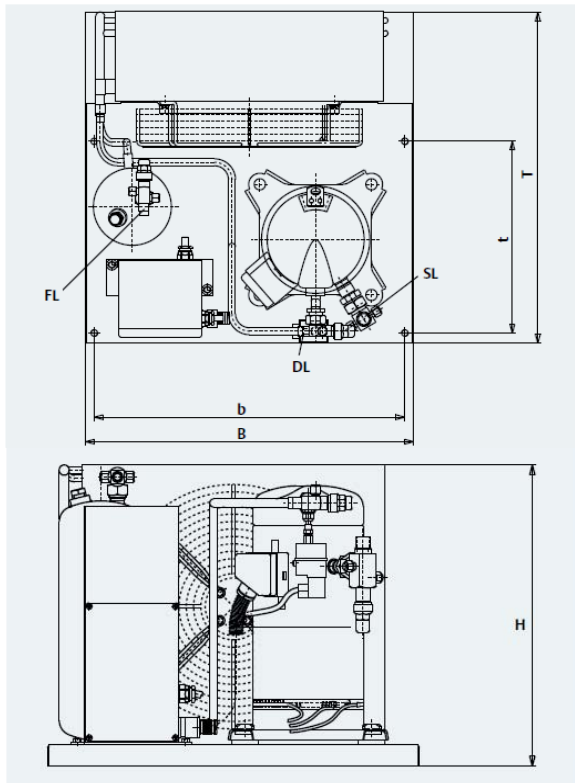

MUELLER

Scroll condensing unit with built-on mains control panel

New **ENERGY EFFICIENT** Mueller Scroll condensing unit (suitable for high ambient temperatures) with built-on mains control panel.

- Patented **Mueller** Scroll compressor.
- Built-on control panel with safety devices.
- Emergency loop circuit.
- Fully automatic self-regulating fan control.
- Built-in 24 Volt control.

Up to and including 6HP, 1 fan.

From 6,5HP en larger, 2 fans.

MUELLER

Available in the following types:

Type	Dimensions			Anchoring Holes		Fan		Net Weight KG
	Width (B) in mm	Depth (T) in mm	Height (H) in mm	b x t mm	Ø mm	Number	Mod	
MC-H8-ZB15	735	680	533	700 x 370	14	1	271	72
MC-H8-ZB19	735	680	533	700 x 370	14	1	271	76
MC-H8-ZB21	735	680	533	700 x 370	14	1	271	76
MC-M8-ZB26	735	730	708	700 x 390	14	1	271	77
MC-M8-ZB30	735	730	708	700 x 390	14	1	271	78
MC-M9-ZB38	735	730	708	700 x 390	14	1	271	79
MC-M9-ZB45	735	730	708	700 x 390	14	1	611	96
MC-S9-ZB45	1130	680	708	1095 x 350	14	2	271	107
MC-S9-ZB58	1130	820	708	1095 x 475	14	2	271	194
MC-V9-ZB66	1330	820	835	1295 x 475	14	2	271	176
MC-V6-ZB76	1330	820	835	1295 x 475	14	2	611	287
MC-V6-ZB92	1330	820	835	1295 x 475	14	2	611	298
MC-W9-ZB92	1640	820	869	1606 x 475	14	2	611	267
MC-W9-ZB114	1640	820	869	1606 x 475	14	2	611	307