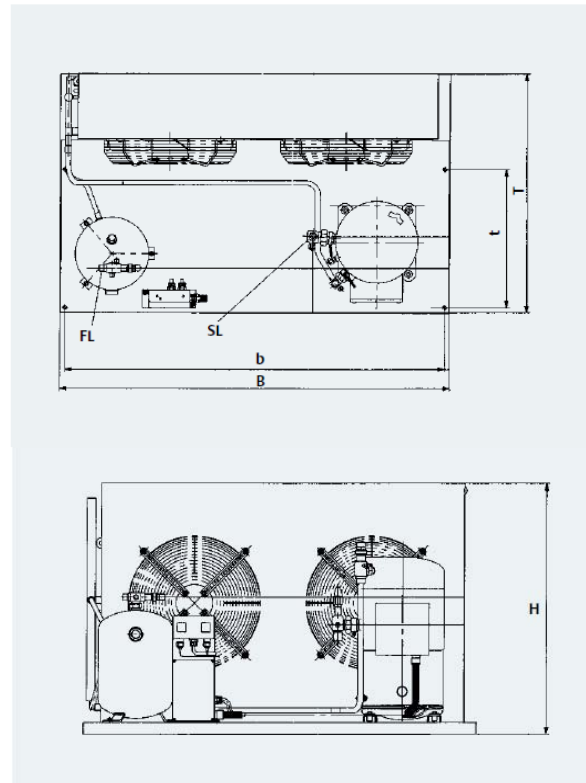

MUELLER

Scroll condensing unit with built-on mains control panel

New **ENERGY EFFICIENT** Mueller Scroll condensing unit (suitable for high ambient temperatures) with built-on mains control panel.

- Patented **Mueller** Scroll compressor.
- Built-on control panel with safety devices.
- Emergency loop circuit.
- Fully automatic self-regulating fan control.
- Built-in 24 Volt control.

Up to and including 6HP, 1 fan.

From 6,5HP en larger, 2 fans.

MUELLER

Available in the following types:

Type	Dimensions			Anchoring Holes		Fan		Net Weight KG
	Width (B) in mm	Depth (T) in mm	Height (H) in mm	b x t mm	Ø mm	Number	Mod	
MC-H8-ZB15	735	680	533	700 x 370	14	1	271	72
MC-H8-ZB19	735	680	533	700 x 370	14	1	271	76
MC-H8-ZB21	735	680	533	700 x 370	14	1	271	76
MC-M8-ZB26	735	730	708	700 x 390	14	1	271	77
MC-M8-ZB30	735	730	708	700 x 390	14	1	271	78
MC-M9-ZB38	735	730	708	700 x 390	14	1	271	79
MC-M9-ZB45	735	730	708	700 x 390	14	1	611	96
MC-S9-ZB45	1130	680	708	1095 x 350	14	2	271	107
MC-S9-ZB58	1130	820	708	1095 x 475	14	2	271	194
MC-V9-ZB66	1330	820	835	1295 x 475	14	2	271	176
MC-V6-ZB76	1330	820	835	1295 x 475	14	2	611	287
MC-V6-ZB92	1330	820	835	1295 x 475	14	2	611	298
MC-W9-ZB92	1640	820	869	1606 x 475	14	2	611	267
MC-W9-ZB114	1640	820	869	1606 x 475	14	2	611	307